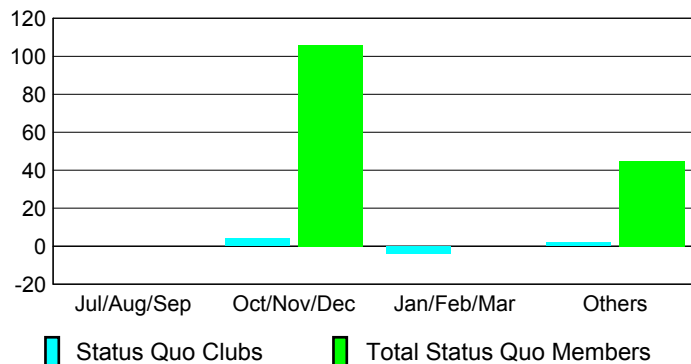

### Clubs 2007-2008

Month	New Club Goal	Actual New Clubs	Actual Dropped Clubs	Gain/Loss of Clubs	Gain/Loss of Clubs
Jul/Aug/Sep	0	0	-1	-1	2
Oct/Nov/Dec	1	2	0	2	0
Jan/Feb/Mar	0	-2	1	-1	0
Apr/May/June	1	4	-2	2	0
<b>Totals</b>	<b>2</b>	<b>4</b>	<b>-2</b>	<b>2</b>	<b>2</b>

### Club Results 2008-2009

Goal, New, Dropped, Gain/Loss

### Comparison of Club Gain/Loss

Current Year Compared to the Previous Year

### YTD Status Quo Clubs 2008-2009

Status Quo Clubs Compared to Status Quo Members