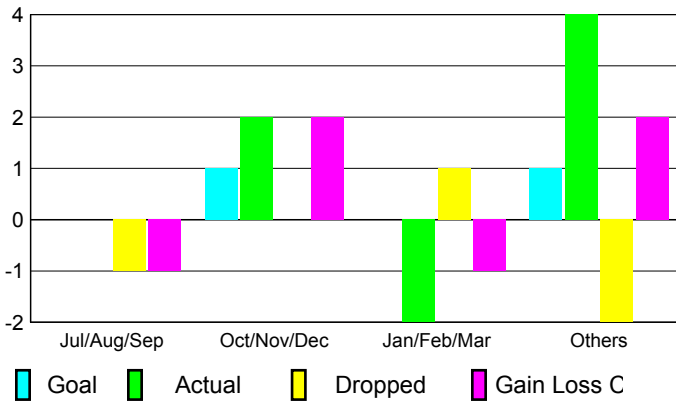

2008-2009 GMT Quarterly Report for District (or Undistricted) **District 354 F**

GMT: **BYEONG-DEOK KIM**

Location: **REPUBLIC OF KOREA**

GMT CA: **5**

CLUBS

Club Results 2008-2009

Clubs 2007-2008

Month	New Club Goal	Actual New Clubs	Actual Dropped Clubs	Gain/Loss of Clubs	Gain/Loss of Clubs
Jul/Aug/Sep	0	0	-1	-1	2
Oct/Nov/Dec	1	2	0	2	0
Jan/Feb/Mar	0	-2	1	-1	0
Apr/May/June	1	4	-2	2	0
Totals	2	4	-2	2	2

Club Results 2008-2009

Goal, New, Dropped, Gain/Loss

Comparison of Club Gain/Loss

Current Year Compared to the Previous Year