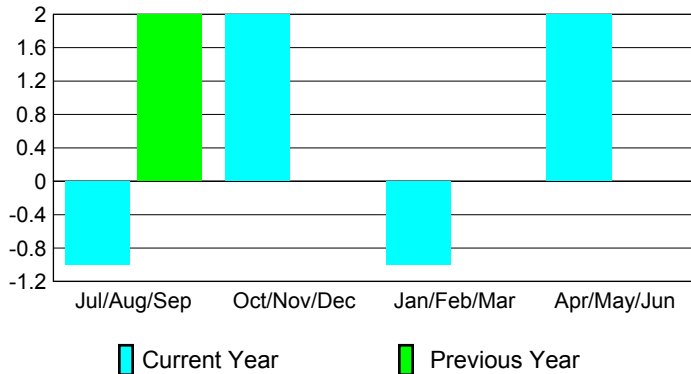

2008-2009 GMT Quarterly Report for District (or Undistricted) **District 354 F**

GMT: **BYEONG-DEOK KIM**

Location: **REPUBLIC OF KOREA**

GMT CA: **5**

CLUBS

Club Results 2008-2009

Clubs 2007-2008

Month	New Club Goal	Actual New Clubs	Actual Dropped Clubs	Gain/Loss of Clubs	Gain/Loss of Clubs
Jul/Aug/Sep	0	0	-1	-1	2
Oct/Nov/Dec	1	2	0	2	0
Jan/Feb/Mar	0	-2	1	-1	0
Apr/May/June	1	4	-2	2	0
Totals	2	4	-2	2	2

Club Results 2008-2009

Goal, New, Dropped, Gain/Loss

Comparison of Club Gain/Loss

Current Year Compared to the Previous Year

YTD Status Quo Clubs 2008-2009

Status Quo Clubs Compared to Status Quo Members

MEMBERSHIP

Membership Results 2008-2009

Membership 2007-2008

Month	Net Memb Goal	Actual New Memb	Actual Dropped Memb	Gain/Loss of Memb	Gain/Loss of Memb
Jul/Aug/Sep	40	139	-212	-73	105
Oct/Nov/Dec	30	274	-217	57	106
Jan/Feb/Mar	30	148	-205	-57	31
Apr/May/June	0	212	-244	-32	53
Totals	100	773	-878	-105	295

Membership Results 2008-2009

Goal, New, Dropped, Gain/Loss

Comparison of Membership Gain/Loss

Current Year Compared to the Previous Year

Gender Comparison 2008-2009

Jul/Aug/Sep

Oct/Nov/Dec

Jan/Feb/Mar

Apr/May/June

Male

Female