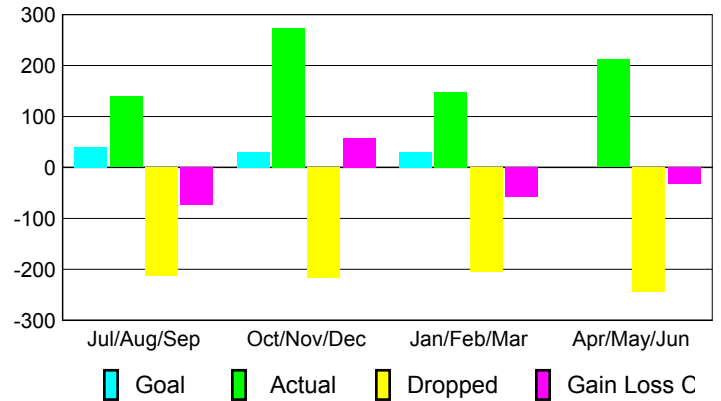

Membership Results 2008-2009

Goal, New, Dropped, Gain/Loss

Comparison of Membership Gain/Loss

Current Year Compared to the Previous Year