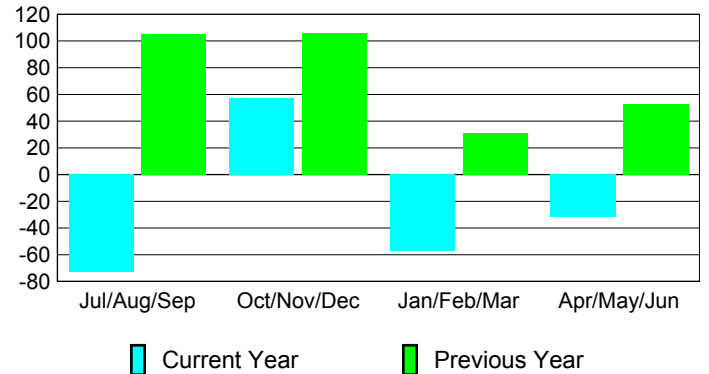

Gender Comparison 2008-2009

Jul/Aug/Sep

Oct/Nov/Dec

Jan/Feb/Mar

Apr/May/June

Male

Female